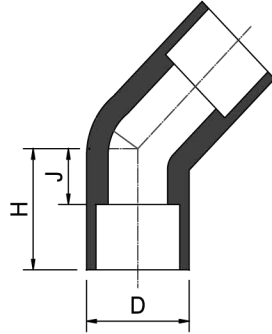

# UPVC / CPVC PIPE FITTING VALVE

## 45° ELL

(Soc\*Soc)

## 45°

(ANSI SCH80)

(unit) : inch

Size	D	H	J	UPVC code no.	CPVC code no.
1/2	1-13/64	27/32	5/16	11-L48-08-0015	41-L48-08-0015
3/4	1-25/64	1-3/8	7/16	11-L48-08-0020	41-L48-08-0020
1	1-49/64	1-5/32	13/32	11-L48-08-0025	41-L48-08-0025
1-1/4	2-3/32	1-7/16	7/16	11-L48-08-0032	41-L48-08-0032
1-1/2	2-13/32	1-43/64	9/16	11-L48-08-0040	41-L48-08-0040
2	2-7/8	2-3/64	23/32	11-L48-08-0050	41-L48-08-0050
2-1/2	3-15/32	2-13/32	3/4	11-L48-08-0065	41-L48-08-0065
3	4-11/64	2-57/64	1-1/32	11-L48-08-0080	41-L48-08-0080
4	5-9/32	3-27/64	1-3/16	11-L48-08-0100	41-L48-08-0100
6	7-39/64	4-23/32	1-17/32	11-L48-08-0150	41-L48-08-0150
8	9-41/64	6-1/16	2-1/16	11-L48-08-0200	41-L48-08-0200
10	12-23/64	8-1/8	2-19/32	11-L48-08-0250	41-L48-08-0250
12	14-17/32	10-13/16	4-11/32	11-L48-08-0300	41-L48-08-0300
14	15-39/64	11-49/64	4-25/32	11-L48-08-0350	41-L48-08-0350
16	17-11/16	13-1/2	5-17/32	11-L48-08-0400	41-L48-08-0400
18	19-7/8	15	6	11-L48-08-0450	41-L48-08-0450
* 20	22-17/64	17-9/32	9-3/16	11-L48-08-0500	41-L48-08-0500
* 24	26-41/64	22-29/64	10-1/4	11-L48-08-0600	41-L48-08-0600