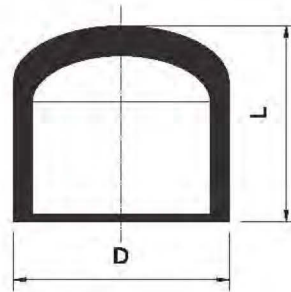

UPVC / CPVC PIPE FITTING VALVE

CAP

(Soc)

(ANSI SCH80)

單位 (unit) : inch

Size	D	L	UPVC code no.	CPVC code no.
1/2	1-3/16	1-1/4	11-CP4-08-0015	41-CP4-08-0015
3/4	1-3/8	1-13/32	11-CP4-08-0020	41-CP4-08-0020
1	1-11/16	1-21/32	11-CP4-08-0025	41-CP4-08-0025
1-1/4	2-7/32	1-7/8	11-CP4-08-0032	41-CP4-08-0032
1-1/2	2-5/16	2-1/16	11-CP4-08-0040	41-CP4-08-0040
2	3-1/32	2-7/16	11-CP4-08-0050	41-CP4-08-0050
2-1/2	3-9/16	2-9/16	11-CP4-08-0065	41-CP4-08-0065
3	4-9/32	3	11-CP4-08-0080	41-CP4-08-0080
4	5-13/32	3-15/32	11-CP4-08-0100	41-CP4-08-0100
6	7-9/16	4-23/32	11-CP4-08-0150	41-CP4-08-0150
8	9-9/16	6-7/32	11-CP4-08-0200	41-CP4-08-0200
10	12-5/16	8-3/16	11-CP4-08-0250	41-CP4-08-0250
12	14-3/8	9-17/32	11-CP4-08-0300	41-CP4-08-0300
* 14	15-1/2	7-3/8	11-CP4-08-0350	41-CP4-08-0350
* 16	17-23/32	8-1/2	11-CP4-08-0400	41-CP4-08-0400
* 18	20	9-1/4	11-CP4-08-0450	41-CP4-08-0450
* 20	22-1/8	14	11-CP4-08-0500	41-CP4-08-0500
* 24	26-41/64	18	11-CP4-08-0600	41-CP4-08-0600